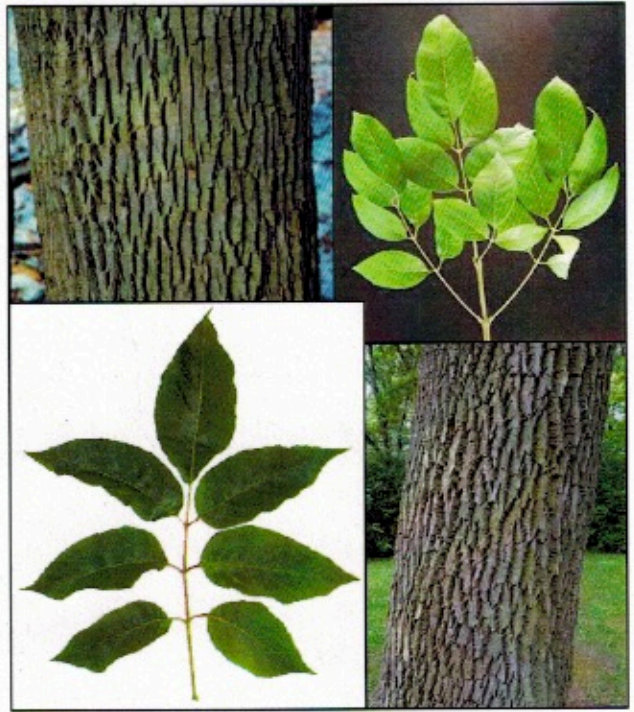

Ash Trees

Ash trees have compound leaves, arranged oppositely on the branch, of 5-11 leaflets.

Ash bark is smooth and gray when young and forms a distinct corky diamond pattern as it ages.

The fruit is a single seed surrounded by an oar shaped wing.

Ash Look Alikes

Black Walnut
10-24 leaflets and even number, fruit is a large nut

Box Elder
Opposite leaves, 3 or 5 leaflets, fruit samara,

Hickory
Alternate leaves, 5-9 leaflets, fruit is large nut

Tree of Heaven
Alternate leaves, 11-25 leaflets, fruit samara